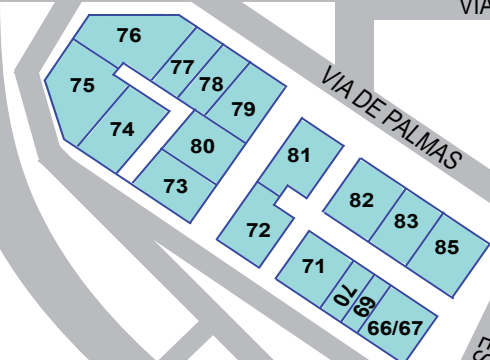

SE MIZNER BLVD

THE MONUMENT  
PIAZZA

VIA DE PALMAS

VIA DE PALMAS

SE 3<sup>RD</sup> ST

SE 2<sup>ND</sup> ST

SE 1<sup>ST</sup> ST

SE 1<sup>ST</sup> AVE

PARKING

PARKING

PARKING GARAGE

VIA DE PALMAS

ESPLANADE

SE MIZNER BLVD

101 building

PLAZA REAL SOUTH

100 building

PARKING

PARKING

SE MIZNER BLVD

PARKING

PARKING

PARKING

## SALONS & SPAS

- 42 BACK BAY SALON
- 52c BOCA NAILS
- 101g BRAZELIA MED SPA
- 72 ELEGANCE SPA & HAIR STUDIO
- 44a GAMINE BEAUTY BAR
- 91 GREEN WAVE BODY WAXING
- 47 KEYANAH DAY SPA
- 12 LA MIRAGE
- 46 OASIS BARBER SHOP
- 70 OXYGEN SALON
- 50 ROYAL HAIR & SPA
- 11 ROYAL PALM NAILS & SPA
- 98 SALON 300
- 100i/j TIPSYP SALON, SPA & LOUNGE